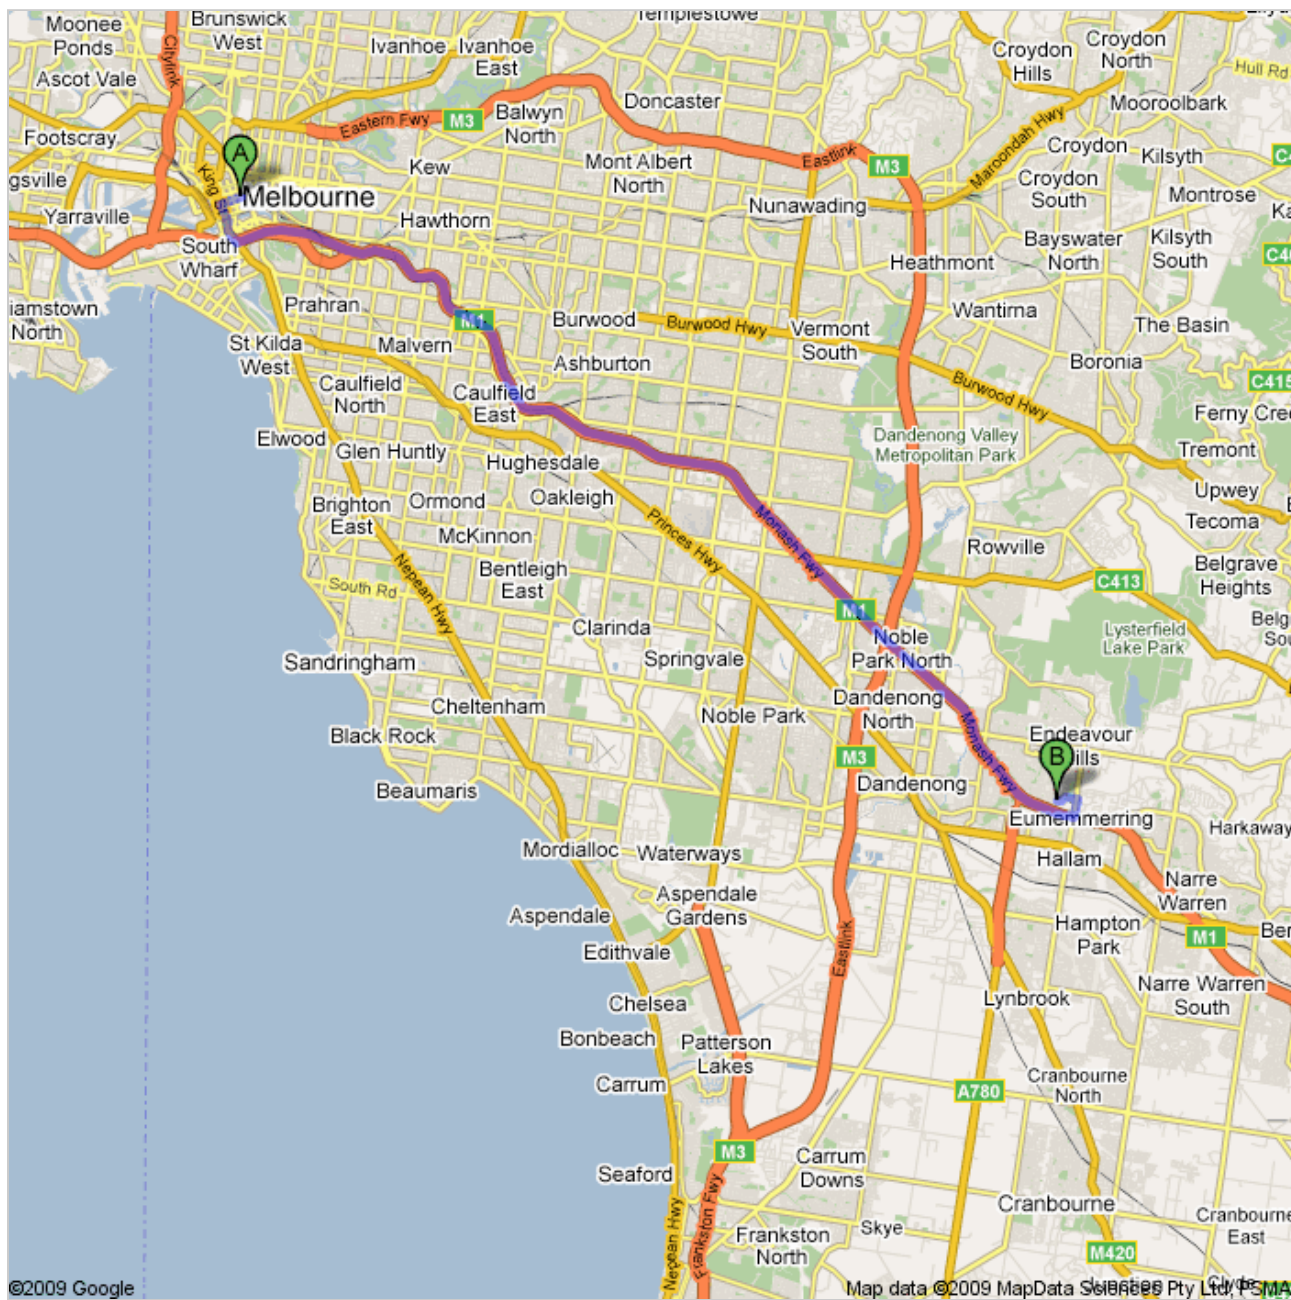

Directions to David Collins Dr, Endeavour Hills VIC 3802
39.7 km – about 34 mins

 350 Bourke Street Mall, Melbourne VIC 3000

1. Head west on Bourke St toward Galleria Plaza About 2 mins	go 0.7 km total 0.7 km
 2. Turn left at King St About 1 min	go 0.5 km total 1.2 km
3. Continue on Kings Way About 1 min	go 0.9 km total 2.1 km
 4. Turn left to merge onto Burnley Tunnel About 3 mins	go 3.8 km total 5.8 km
 5. Slight right at Citylink Partial toll road About 3 mins	go 3.7 km total 9.5 km
6. Continue on Monash Fwy About 21 mins	go 28.3 km total 37.8 km
 7. Exit onto Belgrave Hallam Rd About 2 mins	go 1.2 km total 38.9 km
 8. Turn left toward David Collins Dr About 1 min	go 0.4 km total 39.4 km
 9. Take the 1st left on to David Collins Dr	go 0.3 km total 39.7 km

 David Collins Dr, Endeavour Hills VIC 3802

These directions are for planning purposes only. You may find that construction projects, traffic, weather, or other events may cause conditions to differ from the map results, and you should plan your route accordingly. You must obey all signs or notices regarding your route.